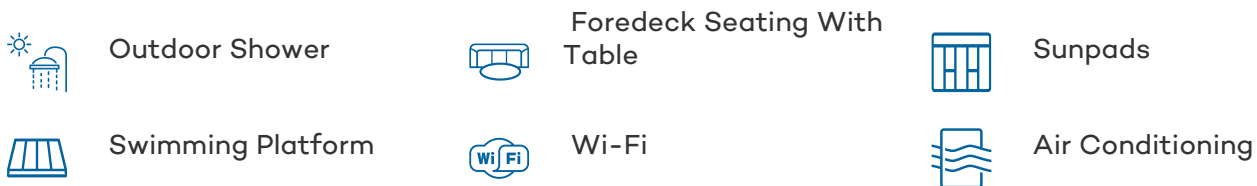

Details correct as of 13 Aug, 2022

FOR MORE INFORMATION:

[CLICK HERE](#)

or SCAN QR CODE

MORE PHOTOS, VIDEO OR INTERACTIVE DECK PLANS:

[CLICK HERE](#)

TOGETHER YACHT CHARTER

Superyacht TOGETHER was built in 2022 by Sanlorenzo. She is a 35.75m / 117'3 SD118 motor yacht with exterior design by Zuccon and interior styling by Patricia Urquiola . Together offers accommodation for up to 10 guests in 5 cabins with additional room for her crew of 6. She features a variety of amenities to ensure comfortable charter vacations. She also carries an impressive collection of toys as listed below.

TOGETHER AMENITIES & TOYS

For a full up-to-date list of leisure facilities or amenities onboard Motor Yacht Together please contact your Yacht Charter Broker prior to booking your vacation. If there is a particular water toy that you would like, but it is not listed, then it may be possible to rent this equipment for you.