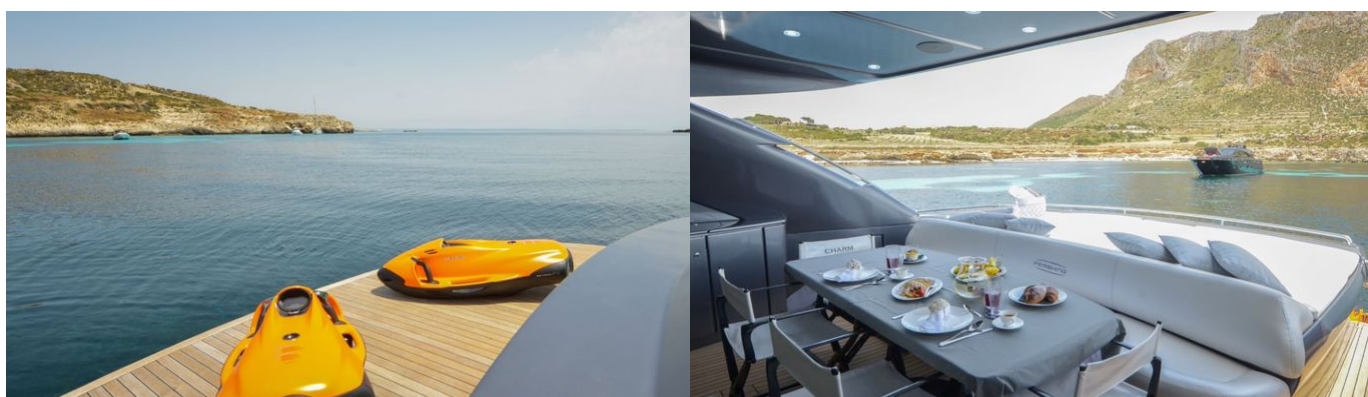

CHARTER RATES

SUMMER

from

€31,000 / week + expenses

Details correct as of 21 Jan, 2025

- or SCAN QR CODE

CLICK HERE

- FOR MORE INFORMATION:

MORE PHOTOS, VIDEO OR INTERACTIVE DECK PLANS:

CLICK HERE

Charm Yacht Charter

Superyacht CHARM was built in 2008 by Pershing. She is a 24m / 78'9" Pershing 76 motor yacht with exterior design by . Charm offers accommodation for up to 8 guests in 4 cabins with additional room for her crew of 2. She features a variety of amenities to ensure comfortable charter vacations. She also carries an impressive collection of toys as listed below.

Charm Amenities & Toys

For a full up-to-date list of leisure facilities or amenities onboard Motor Yacht Charm please contact your Yacht Charter Broker prior to booking your vacation. If there is a particular water toy that you would like, but it is not listed, then it may be possible to rent this equipment for you.

MORE TENDERS, TOYS & YACHT AMMENITIES INFO:

CLICK HERE

Charter Charm