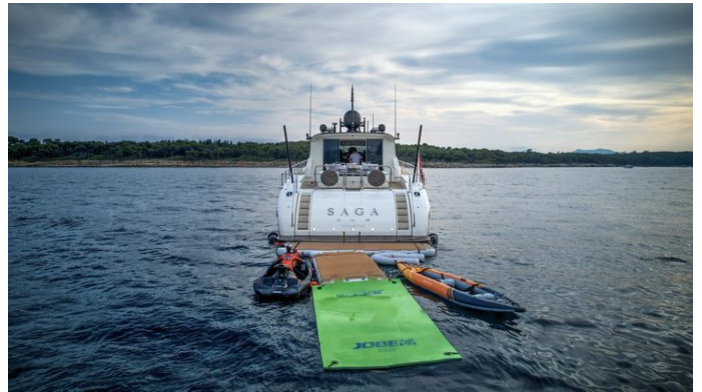

SAGA ONE

Yacht Charter Details for 'Saga One', the 26.95m Superyacht built by Leopard

SPECIFICATIONS

LENGTH
26.95m / 88'5

BEAM DRAFT
6.05m / 19'10 1.7m / 5'7

YEAR REFIT
2008 2022

CRUISING SPEED
35 Knots

ACCOMMODATION

[CLICK HERE](#) 

or SCAN QR CODE

MORE PHOTOS, VIDEO OR INTERACTIVE DECK PLANS:

[CLICK HERE](#)

SAGA ONE YACHT CHARTER

Superyacht SAGA ONE was built in 2008 by Leopard. She is a 26.95m / 88'5 Leopard 27 motor yacht with exterior design by Andrea Bacigalupo and interior styling by Rodriguez Interiors . Saga One offers accommodation for up to 8 guests in 4 cabins with additional room for her crew of 3. She features a variety of amenities to ensure comfortable charter vacations. She also carries an impressive collection of toys as listed below.

SAGA ONE AMENITIES & TOYS

For a full up-to-date list of leisure facilities or amenities onboard Motor Yacht Saga One please contact your Yacht Charter Broker prior to booking your vacation. If there is a particular water toy that you would like, but it is not listed, then it may be possible to rent this equipment for you.