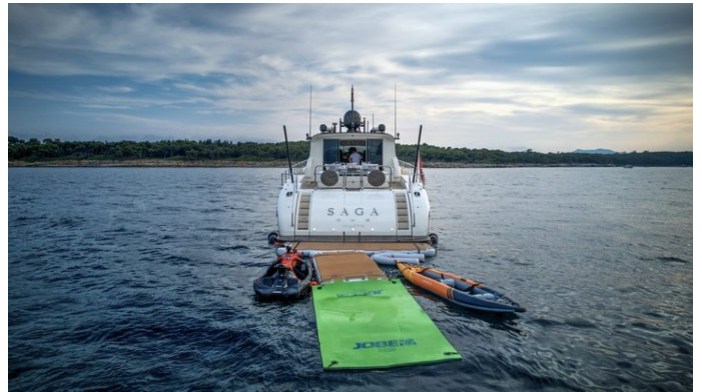

MORE PHOTOS, VIDEO OR INTERACTIVE DECK PLANS: