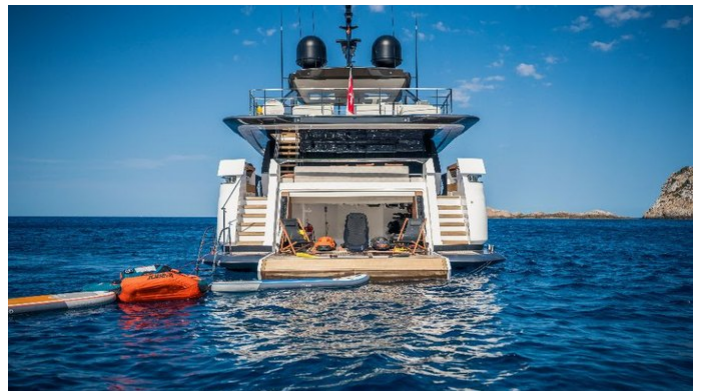

MORE PHOTOS, VIDEO OR INTERACTIVE DECK PLANS:

[CLICK HERE](#)