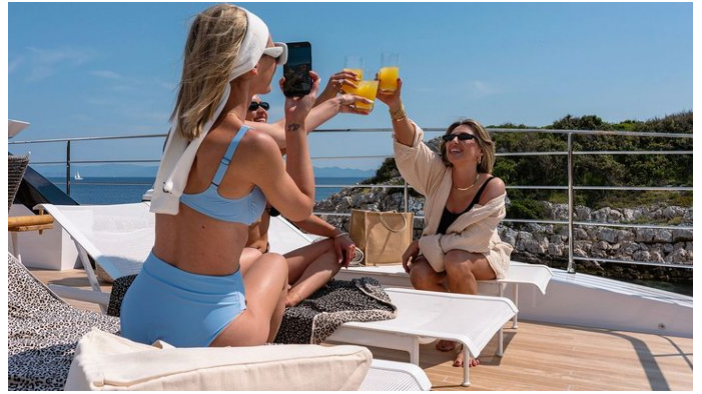

CRUISING SPEED
11 Knots

ACCOMMODATION

GUESTS CABINS CREW
12 5 8

CABIN CONFIGURATION
1 Master 1 VIP
1 Double 2 Twin

CHARTER RATES

SUMMER
from
€160,000 / week + expenses

WINTER
from
€160,000 / week + expenses

Details correct as of 5 Dec, 2024

FOR MORE INFORMATION:

[CLICK HERE](#) 

or SCAN QR CODE

MORE PHOTOS, VIDEO OR INTERACTIVE DECK PLANS:

[CLICK HERE](#)

EROLIA YACHT CHARTER

Superyacht EROLIA was built in 2022 by Custom Line. She is a 38.36m / 125'10 Custom Line 120 motor yacht with exterior design by Francesco Paszkowski Design and interior styling by Francesco Paszkowski Design . Erolia offers accommodation for up to 12 guests in 5 cabins with additional room for her crew of 8. She features a variety of amenities to ensure comfortable charter vacations. She also carries an impressive collection of toys as listed below.

EROLIA AMENITIES & TOYS

Exterior Bar

Underwater Lights

Sun Deck

Foredeck Seating With Table

Outdoor Shower

Wi-Fi

Sunpads

Air Conditioning

For a full up-to-date list of leisure facilities or amenities onboard Motor Yacht Erolia please contact your Yacht Charter Broker prior to booking your vacation. If there is a particular water toy that you would like, but it is not listed, then it may be possible to rent this equipment for you.