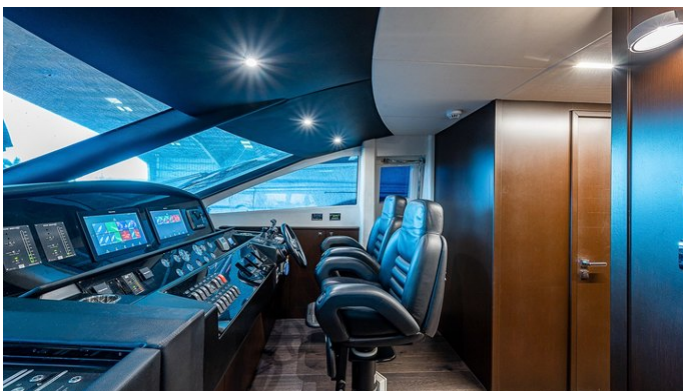

MORE PHOTOS, VIDEO OR INTERACTIVE DECK PLANS:

[CLICK HERE](#)

MOZZ II YACHT CHARTER

Superyacht MOZZ II was built in 2012 by Sunseeker. She is a 26.87m / 88'2 88 Yacht motor yacht with exterior design by Sunseeker and interior styling by Sunseeker . Mozz II offers accommodation for up to 10 guests in 4 cabins with additional room for her crew of 4. She features a variety of amenities to ensure comfortable charter vacations, including, Air Conditioning, Bow Thruster, Foredeck Seating & Table, Stern Thruster, Sunpads & Swimming Platform. She also carries an impressive collection of toys as listed below.