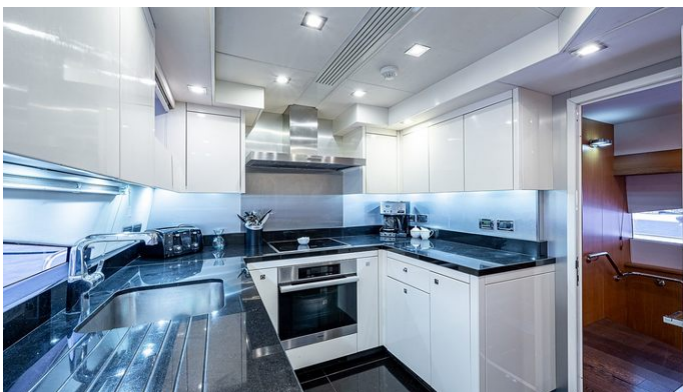

MORE PHOTOS, VIDEO OR INTERACTIVE DECK PLANS:

[CLICK HERE](#)

MOZZ II YACHT CHARTER

Superyacht MOZZ II was built in 2012 by Sunseeker. She is a 26.87m / 88'2 88 Yacht motor yacht with exterior design by Sunseeker and interior styling by Sunseeker . Mozz II offers accommodation for up to 10 guests in 4 cabins with additional room for her crew of 4. She features a variety of amenities to ensure comfortable charter vacations, including, Air Conditioning, Bow Thruster, Foredeck Seating & Table, Stern Thruster, Sunpads & Swimming Platform. She also carries an impressive collection of toys as listed below.