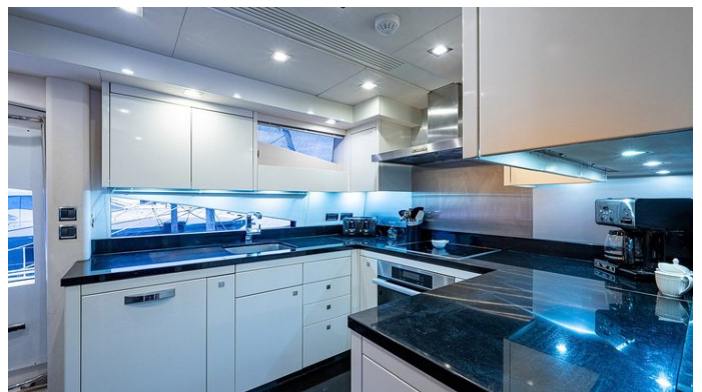

MORE PHOTOS, VIDEO OR INTERACTIVE DECK PLANS:

[CLICK HERE](#)

MOZZ II YACHT CHARTER

Superyacht MOZZ II was built in 2012 by Sunseeker. She is a 26.87m / 88'2 88 Yacht motor yacht with exterior design by Sunseeker and interior styling by Sunseeker . Mozz II offers accommodation for up to 10 guests in 4 cabins with additional room for her crew of 4. She features a variety of amenities to ensure comfortable charter vacations, including, Air Conditioning, Bow Thruster, Foredeck Seating & Table, Stern Thruster, Sunpads & Swimming Platform. She also carries an impressive collection of toys as listed below.