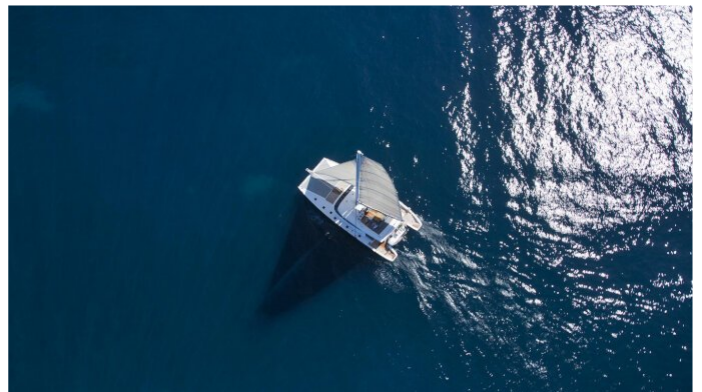

FANTASTIC TOO

Yacht Charter Details for 'Fantastic Too', the 23.87m Superyacht built by Sunreef Yachts

SPECIFICATIONS

LENGTH
23.87m / 78ft

BEAM **DRAFT**
11.5m / 38ft 2.2m / 7ft

YEAR
2020

CRUISING SPEED
8 Knots

FOR MORE INFORMATION:

[CLICK HERE](#)

or **SCAN QR CODE**

MORE PHOTOS, VIDEO OR INTERACTIVE DECK PLANS:

[CLICK HERE](#)

FANTASTIC TOO YACHT CHARTER

Superyacht FANTASTIC TOO was built in 2020 by Sunreef Yachts. She is a 23.87m / 78ft Sunreef 80 Sailing motor/sailer yacht with exterior design by Sunreef Yachts and interior styling by Sunreef Yachts. FANTASTIC TOO offers accommodation for up to 10 guests in 5 cabins with additional room for her crew of 4. She features a variety of amenities to ensure comfortable charter vacations, including Air Conditioning, BBQ, Bow Thruster and Hydraulic Swim Platform. She also carries an impressive collection of toys as listed below.

FANTASTIC TOO AMENITIES & TOYS

	Air Conditioning		Diving		Inflatables
	Paddleboard		Seabob		Snorkeling
	Towable Toys		Water Ski		

For a full up-to-date list of leisure facilities or amenities onboard Motor/Sailer Yacht Fantastic Too please contact your Yacht Charter Broker prior to booking your vacation. If there is a particular water toy that you would like, but it is not listed, then it may be possible to rent this equipment for you.