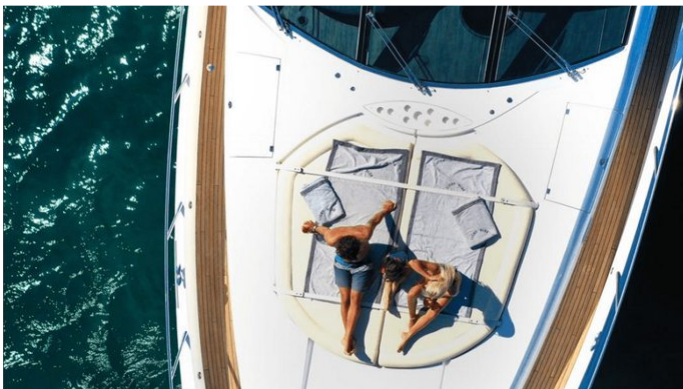

YachtCharterFleet

THE SMARTEST WAY TO SEARCH

LIGHT BLUE

Yacht Charter Details for 'Light Blue', the 24.9m Superyacht built by Sunseeker

SPECIFICATIONS

LENGTH
24.9m / 82ft

BEAM **DRAFT**
5.9m / 19ft 1.72m / 6ft

Details correct as of 18 May, 2021

FOR MORE INFORMATION:

[CLICK HERE](#)

or **SCAN QR CODE**

MORE PHOTOS, VIDEO OR INTERACTIVE DECK PLANS:

[CLICK HERE](#)

LIGHT BLUE YACHT CHARTER

Superyacht LIGHT BLUE was built in 2008 by Sunseeker. She is a 24.9m / 82ft Predator 82 motor yacht with exterior design by Sunseeker and interior styling by Sunseeker. LIGHT BLUE offers accommodation for up to 8 guests in 4 cabins with additional room for her crew of 3. She features a variety of amenities to ensure comfortable charter vacations, including . She also carries an impressive collection of toys as listed below.

LIGHT BLUE AMENITIES & TOYS

Air Conditioning

Seabob

For a full up-to-date list of leisure facilities or amenities onboard Motor Yacht Light Blue please contact your Yacht Charter Broker prior to booking your vacation. If there is a particular water toy that you would like, but it is not listed, then it may be possible to rent this equipment for you.