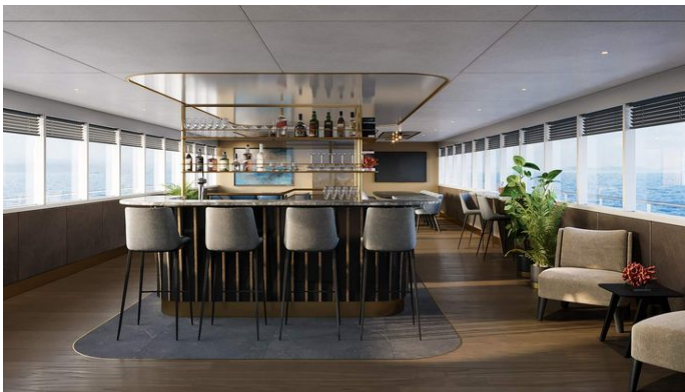

Details correct as of 23 Jul, 2024

FOR MORE INFORMATION:

[CLICK HERE](#)

or SCAN QR CODE

MORE PHOTOS, VIDEO OR INTERACTIVE DECK PLANS:

[CLICK HERE](#)

ANIMA MARIS YACHT CHARTER

Superyacht ANIMA MARIS was built in 2021 by Custom. She is a 49m / 160'9" sail yacht with exterior design by . Anima Maris offers accommodation for up to 14 guests in 6 cabins with additional room for her crew of 8. She features a variety of amenities to ensure comfortable charter vacations, including, Jacuzzi (on deck), Air Conditioning, WiFi connection on board, Exterior Bar, Sunpads, Swimming Platform & Underwater Lights. She also carries an impressive collection of toys as listed below.

Deck Jacuzzi

Air Conditioning

Satellite TV

For a full up-to-date list of leisure facilities or amenities onboard Sail Yacht Anima Maris please contact your Yacht Charter Broker prior to booking your vacation. If there is a particular water toy that you would like, but it is not listed, then it may be possible to rent this equipment for you.