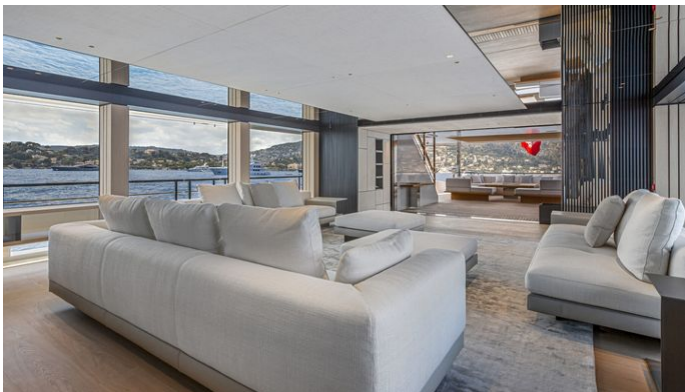

or SCAN QR CODE

MORE PHOTOS, VIDEO OR INTERACTIVE DECK PLANS:

 [CLICK HERE](#)

EXTRA TIME YACHT CHARTER

Superyacht EXTRA TIME was built in 2024 by Conrad Shipyard. She is a 44.27m / 145'3 C144S motor yacht with exterior design by Reymond Langton Design and interior styling by M2 Atelier . Extra Time offers accommodation for up to 10 guests in 5 cabins with additional room for her crew of 9. She features a variety of amenities to ensure comfortable charter vacations, including, Air Conditioning, At Anchor Stabilizers, Beach Club, Exterior Bar, Outdoor Cinema, Sun Deck, Sunpads & Swimming Pool. She also carries an impressive collection of toys as listed below.