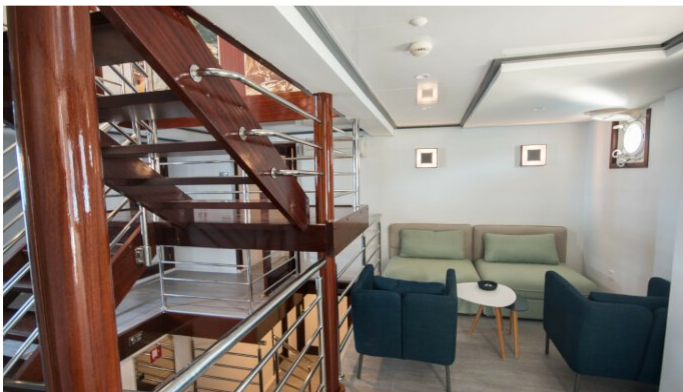

MORE PHOTOS, VIDEO OR INTERACTIVE DECK PLANS:

[CLICK HERE](#)