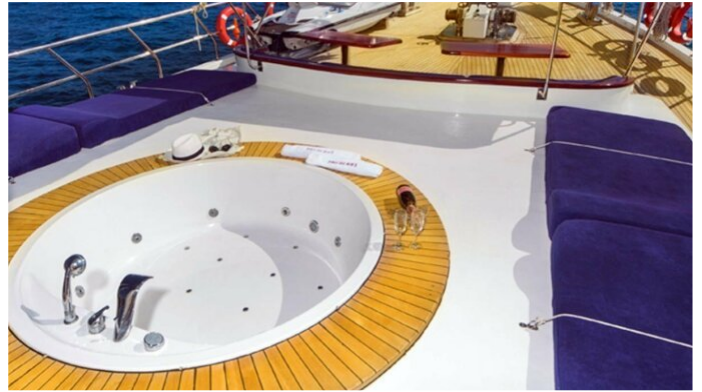

MORE PHOTOS, VIDEO OR INTERACTIVE DECK PLANS:

[CLICK HERE](#)