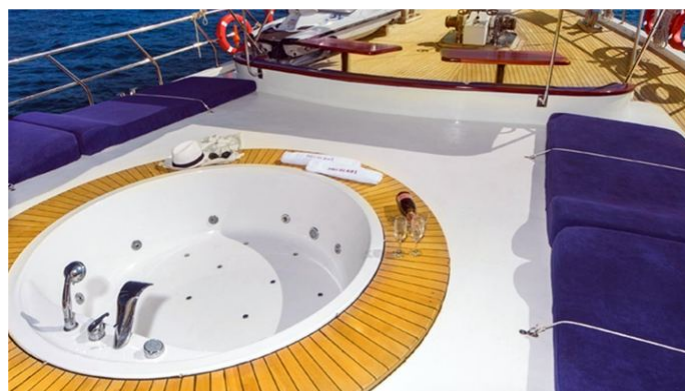

CABIN CONFIGURATION

- 1 Master
- 3 Double
- 2 Twin

CHARTER RATES

SUMMER

from
€12,250 / week + expenses

WINTER

from
€12,250 / week + expenses
Details correct as of 9 Jun, 2023

- or SCAN QR CODE

[CLICK HERE](#)

- FOR MORE INFORMATION: