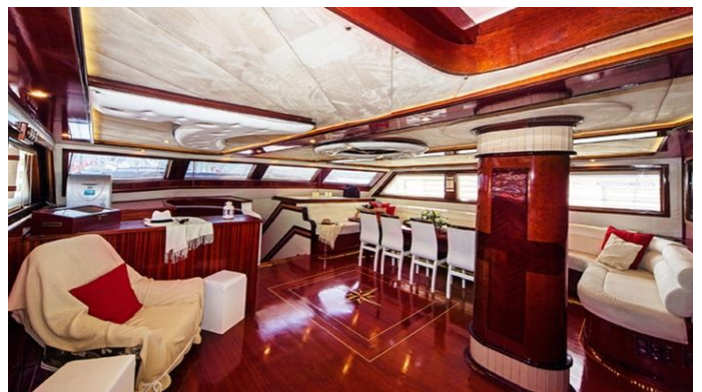

MORE PHOTOS, VIDEO OR INTERACTIVE DECK PLANS: