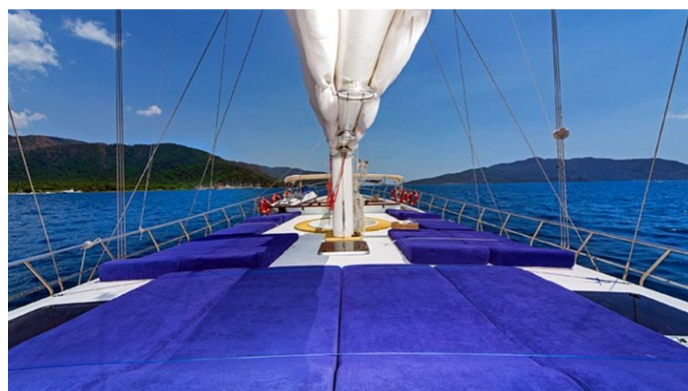

CABIN CONFIGURATION

- 1 Master
- 3 Double
- 2 Twin

CHARTER RATES

SUMMER

from
€12,250 / week + expenses

WINTER

from
€12,250 / week + expenses
Details correct as of 9 Jun, 2023

- or SCAN QR CODE

[CLICK HERE](#)

- FOR MORE INFORMATION: