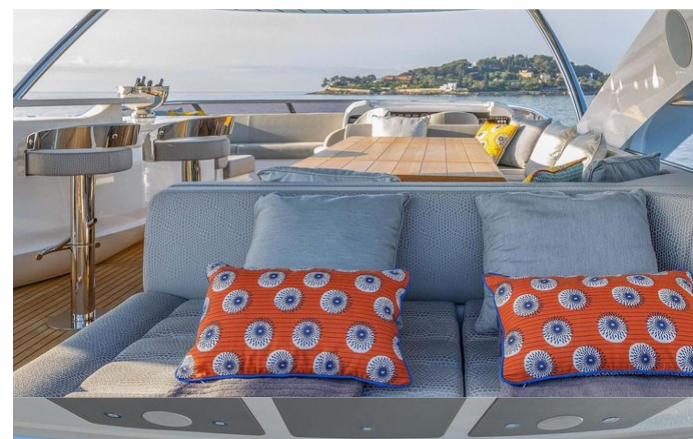

CABIN CONFIGURATION

- 1 Master
- 1 VIP
- 2 Double/Twin

CHARTER RATES

SUMMER

from
€55,000 / week + expenses

WINTER

from
€55,000 / week + expenses

Details correct as of 21 Mar, 2023

- or SCAN QR CODE

CLICK HERE

- FOR MORE INFORMATION: