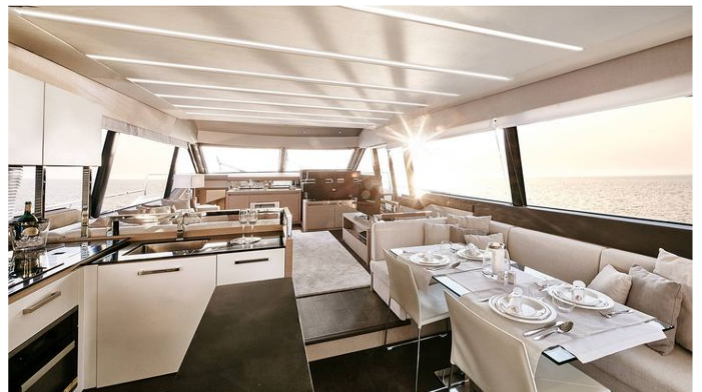

or SCAN QR CODE

MORE PHOTOS, VIDEO OR INTERACTIVE DECK PLANS:

[CLICK HERE](#)

MOET YACHT CHARTER

Superyacht MOET was built in 2016 by Prestige. She is a 21.45m / 70'4 680 motor yacht with exterior design by and interior styling by Garroni Design / JP Concepts . Moet offers accommodation for up to 8 guests in 4 cabins with additional room for her crew of 2. She features a variety of amenities to ensure comfortable charter vacations. She also carries an impressive collection of toys as listed below.