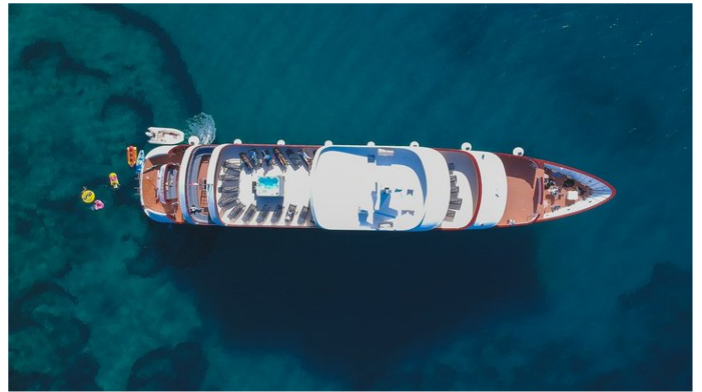

YOLO

Yacht Charter Details for 'Yolo', the 48m Superyacht built by Custom

SPECIFICATIONS

LENGTH
48m / 157'6

BEAM DRAFT
8.6m / 28'3 3m / 9'10

YEAR REFIT
2019

CRUISING SPEED
0 Knots

ACCOMMODATION

FOR MORE INFORMATION:

[CLICK HERE](#) 

or SCAN QR CODE

MORE PHOTOS, VIDEO OR INTERACTIVE DECK PLANS:

 [CLICK HERE](#)

YOLO YACHT CHARTER

Superyacht YOLO was built in 2019 by Custom. She is a 48m / 157'6 motor yacht with exterior design by . Yolo offers accommodation for up to 38 guests in 18 cabins with additional room for her crew of 8. She features a variety of amenities to ensure comfortable charter vacations, including, Air Conditioning, Deck Jacuzzi, WiFi connection on board, Sun Deck & Sunpads. She also carries an impressive collection of toys as listed below.

YOLO AMENITIES & TOYS

Jacuzzi

Sunpads

Sun Deck

Wi-Fi

Air Conditioning

For a full up-to-date list of leisure facilities or amenities onboard Motor Yacht Yolo please contact your Yacht Charter Broker prior to booking your vacation. If there is a particular water toy that you would like, but it is not listed, then it may be possible to rent this equipment for you.