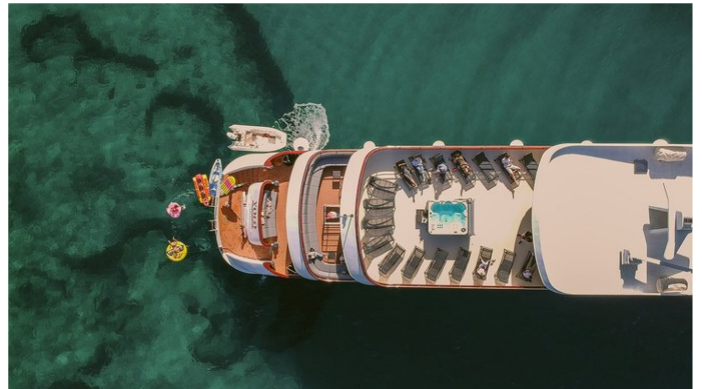

MORE PHOTOS, VIDEO OR INTERACTIVE DECK PLANS:

[CLICK HERE](#)