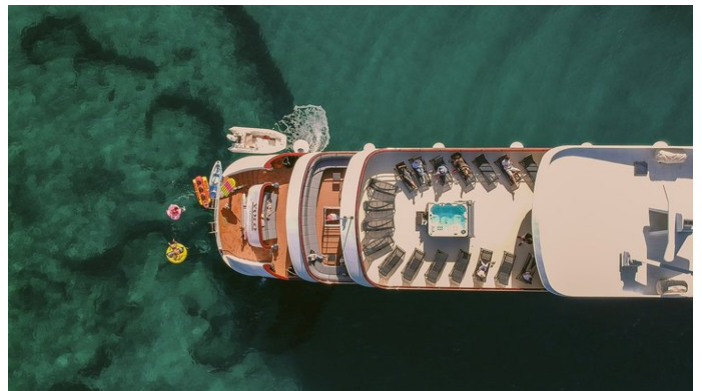

YOLO

Yacht Charter Details for 'Yolo', the 48m Superyacht built by Custom

SPECIFICATIONS

LENGTH
48m / 157'6

BEAM
8.6m / 28'3

DRAFT
3m / 9'10

YEAR
2019

REFIT

FOR MORE INFORMATION:

[CLICK HERE](#)

or SCAN QR CODE

MORE PHOTOS, VIDEO OR INTERACTIVE DECK PLANS:

[CLICK HERE](#)

YOLO YACHT CHARTER

Superyacht YOLO was built in 2019 by Custom. She is a 48m / 157'6 motor yacht with exterior design by . Yolo offers accommodation for up to 36 guests in 17 cabins with additional room for her crew of 10. She features a variety of amenities to ensure comfortable charter vacations, including, Air Conditioning, Deck Jacuzzi, WiFi connection on board, Sun Deck & Sunpads. She also carries an impressive collection of toys as listed below.

YOLO AMENITIES & TOYS

Jacuzzi

Sun Deck

Wi-Fi

Outdoor Shower

Sunpads

Deck Jacuzzi

Air Conditioning

For a full up-to-date list of leisure facilities or amenities onboard Motor Yacht Yolo please contact your Yacht Charter Broker prior to booking your vacation. If there is a particular water toy that you would like, but it is not listed, then it may be possible to rent this equipment for you.