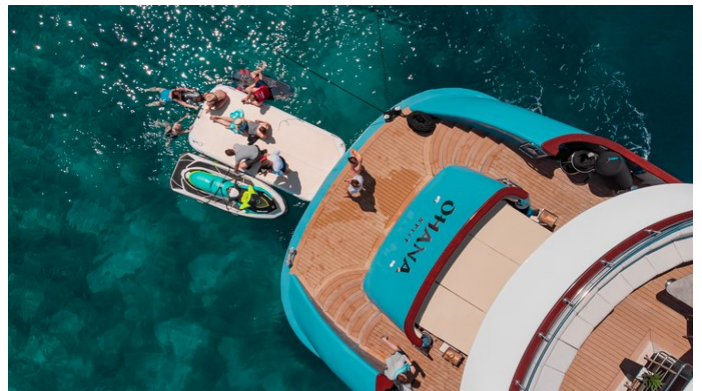

OHANA

Yacht Charter Details for 'Ohana', the 49m Superyacht built by Custom

SPECIFICATIONS

LENGTH
49m / 160'9

BEAM
8.5m / 27'11

DRAFT
3m / 9'10

YEAR
2020

REFIT
2023

CRUISING SPEED
8 Knots

ACCOMMODATION

GUESTS	CABINS	CREW
30	14	12

CABIN CONFIGURATION

1 Master	6 Double
2 Triple	3 Twin
2 Double/Twin	

CHARTER RATES

SUMMER
from
€90,000 / week + expenses

WINTER
from
€90,000 / week + expenses

Details correct as of 14 Dec, 2024

FOR MORE INFORMATION:

[CLICK HERE](#) 

or SCAN QR CODE

MORE PHOTOS, VIDEO OR INTERACTIVE DECK PLANS:

[CLICK HERE](#)

OHANA YACHT CHARTER

Superyacht OHANA was built in 2020 by Custom. She is a 49m / 160'9 Custom motor yacht with exterior design by . Ohana offers accommodation for up to 30 guests in 14 cabins with additional room for her crew of 12. She features a variety of amenities to ensure comfortable charter vacations. She also carries an impressive collection of toys as listed below.

OHANA AMENITIES & TOYS

	Exterior Bar		Sun Deck		Wi-Fi
	Outdoor Shower		Swimming Platform		Sunpads
	Deck Jacuzzi		Movie Theatre		Childrens Playroom
	Air Conditioning		BBQ		

For a full up-to-date list of leisure facilities or amenities onboard Motor Yacht Ohana please contact your Yacht Charter Broker prior to booking your vacation. If there is a particular water toy that you would like, but it is not listed, then it may be possible to rent this equipment for you.