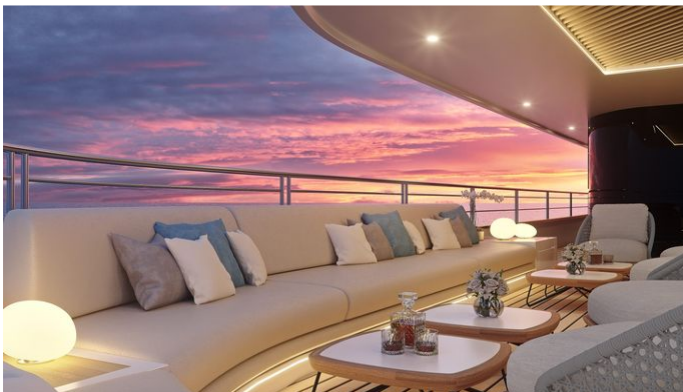

FOR MORE INFORMATION:

[CLICK HERE](#) 

or SCAN QR CODE

MORE PHOTOS, VIDEO OR INTERACTIVE DECK PLANS:

 [CLICK HERE](#)

ANTHEA YACHT CHARTER

Superyacht ANTHEA was built in 2020 by Radez. She is a 52m / 170'7 motor yacht with exterior design by . Anthea offers accommodation for up to 20 guests in 10 cabins with additional room for her crew of 11. She features a variety of amenities to ensure comfortable charter vacations, including, Air Conditioning, Deck Jacuzzi, Gym/exercise equipment, Stabilisers underway & WiFi connection on board. She also carries an impressive collection of toys as listed below.

Air Conditioning

Satellite TV

Projector

For a full up-to-date list of leisure facilities or amenities onboard Motor Yacht Anthea please contact your Yacht Charter Broker prior to booking your vacation. If there is a particular water toy that you would like, but it is not listed, then it may be possible to rent this equipment for you.