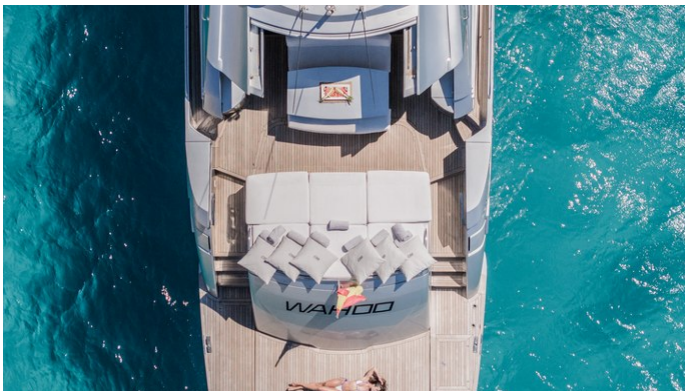

MORE PHOTOS, VIDEO OR INTERACTIVE DECK PLANS: