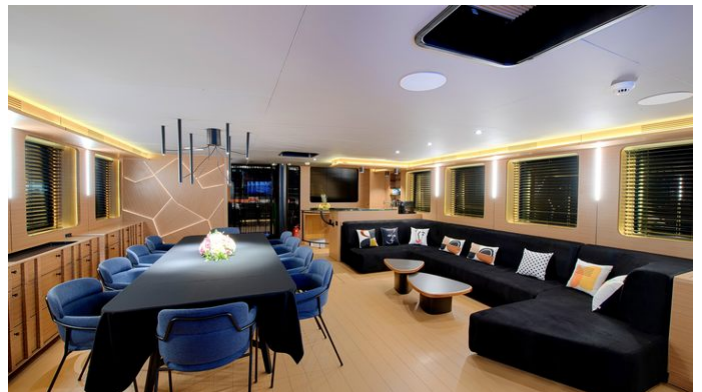

MITI ONE

Yacht Charter Details for 'MiTi One', the 34.06m Superyacht built by Oguz Marine

SPECIFICATIONS

LENGTH
34.06m / 111'9

BEAM DRAFT
8.4m / 27'7 2.99m / 9'10

YEAR REFIT
2021

CRUISING SPEED
9 Knots

ACCOMMODATION

or SCAN QR CODE

MORE PHOTOS, VIDEO OR INTERACTIVE DECK PLANS:

[CLICK HERE](#)

MITI ONE YACHT CHARTER

Superyacht MITI ONE was built in 2021 by Oguz Marine. She is a 34.06m / 111'9" sail yacht with exterior design by . MiTi One offers accommodation for up to 11 guests in 5 cabins with additional room for her crew of 5. She features a variety of amenities to ensure comfortable charter vacations. She also carries an impressive collection of toys as listed below.

MITI ONE AMENITIES & TOYS

For a full up-to-date list of leisure facilities or amenities onboard Sail Yacht MiTi One please contact your Yacht Charter Broker prior to booking your vacation. If there is a particular water toy that you would like, but it is not listed, then it may be possible to rent this equipment for you.