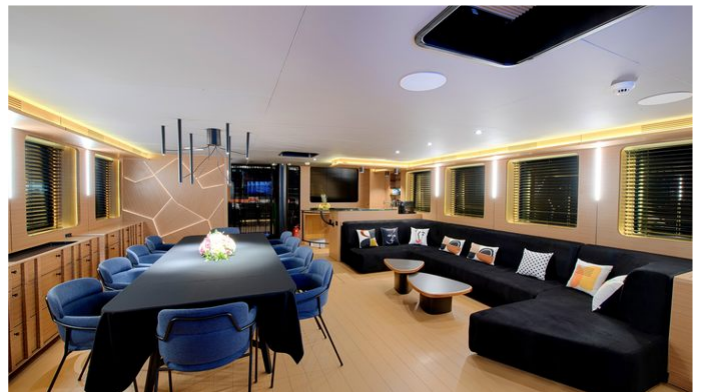

MORE PHOTOS, VIDEO OR INTERACTIVE DECK PLANS:

[CLICK HERE](#)