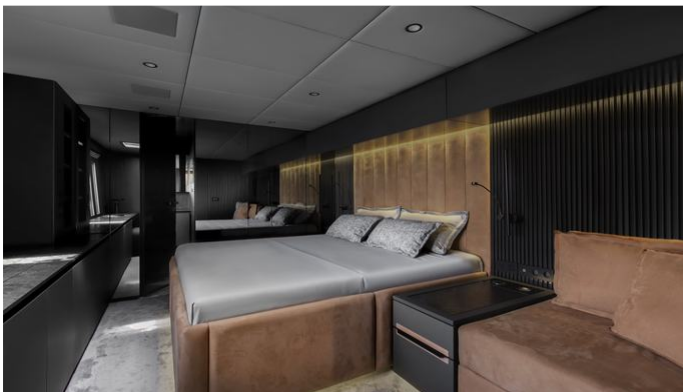

Details correct as of 5 Dec, 2022

FOR MORE INFORMATION:

[CLICK HERE](#)

or **SCAN QR CODE**

MORE PHOTOS, VIDEO OR INTERACTIVE DECK PLANS:

[CLICK HERE](#)

GRAYONE YACHT CHARTER

Superyacht GRAYONE was built in 2020 by Sunreef Yachts. She is a 23.99m / 78'8 Sunreef 80 Sailing motor/sailer yacht with exterior design by Sunreef Yachts and interior styling by Sunreef Yachts . GrayOne offers accommodation for up to 8 guests in 4 cabins with additional room for her crew of 4. She features a variety of amenities to ensure comfortable charter vacations, including, Exterior Bar, Hydraulic Swim Platform, Sunpads, Air Conditioning & WiFi connection on board. She also carries an impressive collection of toys as listed below.