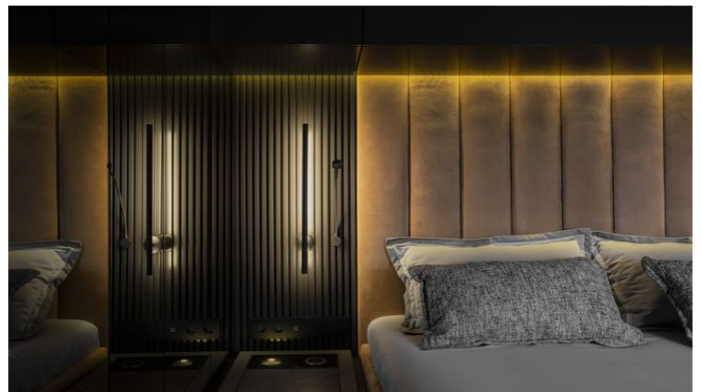

Details correct as of 5 Dec, 2022

FOR MORE INFORMATION:

[CLICK HERE](#)

or **SCAN QR CODE**

MORE PHOTOS, VIDEO OR INTERACTIVE DECK PLANS:

[CLICK HERE](#)

GRAYONE YACHT CHARTER

Superyacht GRAYONE was built in 2020 by Sunreef Yachts. She is a 23.99m / 78'8 Sunreef 80 Sailing motor/sailer yacht with exterior design by Sunreef Yachts and interior styling by Sunreef Yachts . GrayOne offers accommodation for up to 8 guests in 4 cabins with additional room for her crew of 4. She features a variety of amenities to ensure comfortable charter vacations, including, Exterior Bar, Hydraulic Swim Platform, Sunpads, Air Conditioning & WiFi connection on board. She also carries an impressive collection of toys as listed below.

GRAYONE AMENITIES & TOYS

Exterior Bar

Sunpads

Hydraulic Swim Platform

Wi-Fi

Air Conditioning

For a full up-to-date list of leisure facilities or amenities onboard Motor/Sailer Yacht GrayOne please contact your Yacht Charter Broker prior to booking your vacation. If there is a particular water toy that you would like, but it is not listed, then it may be possible to rent this equipment for you.