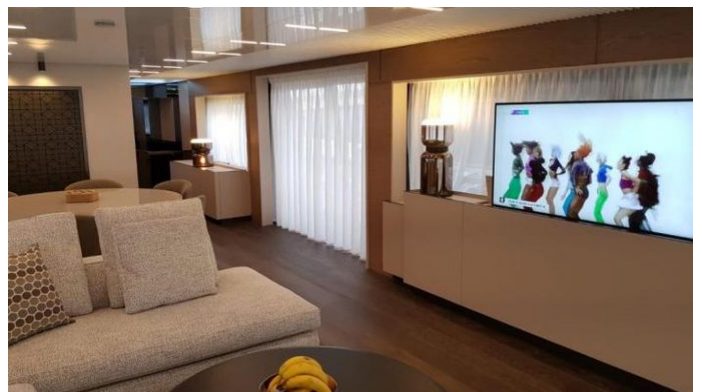

MORE PHOTOS, VIDEO OR INTERACTIVE DECK PLANS:

[CLICK HERE](#)