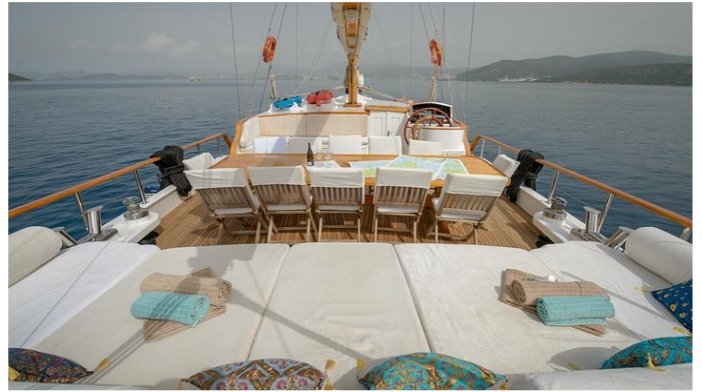

MORE PHOTOS, VIDEO OR INTERACTIVE DECK PLANS:

[CLICK HERE](#)