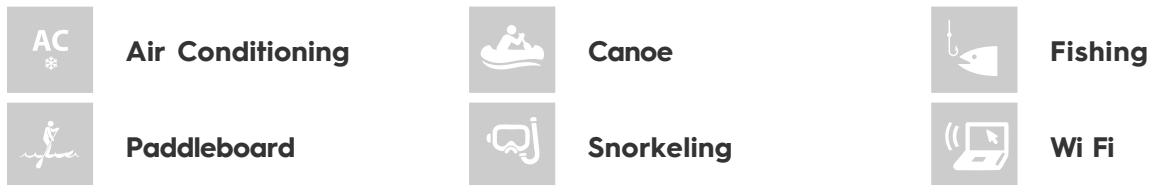

[CLICK HERE](#)

or SCAN QR CODE

MORE PHOTOS, VIDEO OR INTERACTIVE DECK PLANS:

 [CLICK HERE](#)

BABA VELI 8 YACHT CHARTER

Superyacht BABA VELI 8 was built in 2009 by Custom. She is a 32m / 105ft motor/sailer yacht with exterior design by Baba Veli Yachting and interior styling by Baba Veli Yachting. BABA VELI 8 offers accommodation for up to 12 guests in 6 cabins with additional room for her crew of 4. She features a variety of amenities to ensure comfortable charter vacations, including . She also carries an impressive collection of toys as listed below.

BABA VELI 8 AMENITIES & TOYS

For a full up-to-date list of leisure facilities or amenities onboard Motor/Sailer Yacht Baba Veli 8 please contact your Yacht Charter Broker prior to booking your vacation. If there is a particular water toy that you would like, but it is not listed, then it may be possible to rent this equipment for you.