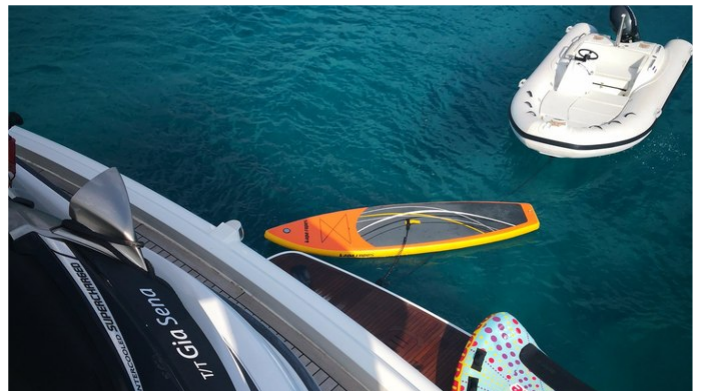

MORE PHOTOS, VIDEO OR INTERACTIVE DECK PLANS:

[CLICK HERE](#)