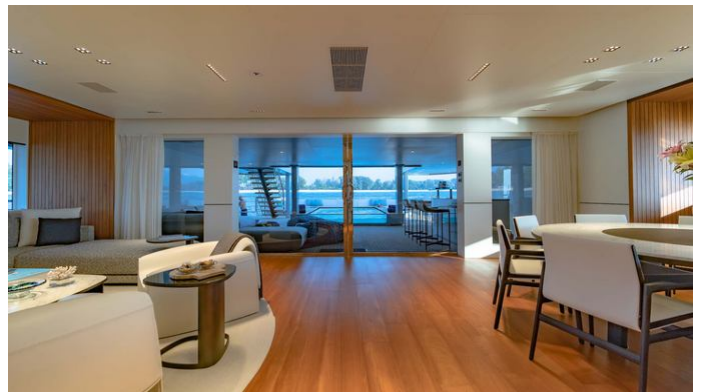

ACCOMMODATION

GUESTS	CABINS	CREW
8	4	9

CABIN CONFIGURATION
1 Master 2 Double
1 Twin

CHARTER RATES

SUMMER
from
\$160,000 / week + expenses

WINTER
from
\$175,000 / week + expenses

Details correct as of 13 Apr, 2026

FOR MORE INFORMATION:

[CLICK HERE](#) 

or SCAN QR CODE

MORE PHOTOS, VIDEO OR INTERACTIVE DECK PLANS:

 [CLICK HERE](#)

INFINITE CAT YACHT CHARTER

Superyacht INFINITE CAT was built in 2022 by SilverYachts. She is a 35.9m / 117'9 SPACECAT 36M motor yacht with exterior design by Espen Oeino and interior styling by Pulina Exclusive Interiors . Infinite Cat offers accommodation for up to 8 guests in 4 cabins with additional room for her crew of 9. She features a variety of amenities to ensure comfortable charter vacations. She also carries an impressive collection of toys as listed below.