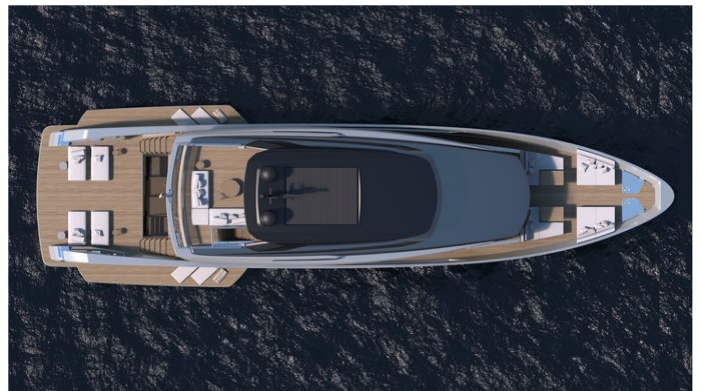

HM 1

Yacht Charter Details for 'HM 1', the 34.16m Superyacht built by Sanlorenzo

SPECIFICATIONS

LENGTH
34.16m / 112'1

BEAM DRAFT
8m / 26'3 1.85m / 6'1

YEAR REFIT
2020

CRUISING SPEED
20 Knots

ACCOMMODATION

GUESTS	CABINS	CREW
8	4	4

CABIN CONFIGURATION
1 Master 1 VIP
2 Twin

CHARTER RATES

SUMMER
from
€110,000 / week + expenses

WINTER
from
€110,000 / week + expenses

Details correct as of 8 Dec, 2022

FOR MORE INFORMATION:

[CLICK HERE](#) 

or SCAN QR CODE

MORE PHOTOS, VIDEO OR INTERACTIVE DECK PLANS:

 [CLICK HERE](#)

HM 1 YACHT CHARTER

Superyacht HM 1 was built in 2020 by Sanlorenzo. She is a 34.16m / 112'1 SX112 motor yacht with exterior design by Zuccon and interior styling by Studio Lissoni. HM 1 offers accommodation for up to 8 guests in 4 cabins with additional room for her crew of 4. She features a variety of amenities to ensure comfortable charter vacations, including, Air Conditioning, Balcony, Beach Club, Sun Deck & Sunpads. She also carries an impressive collection of toys as listed below.

HM 1 AMENITIES & TOYS

Sunpads

Sun Deck

Wi-Fi

Beach Club

Air Conditioning

For a full up-to-date list of leisure facilities or amenities onboard Motor Yacht HM 1 please contact your Yacht Charter Broker prior to booking your vacation. If there is a particular water toy that you would like, but it is not listed, then it may be possible to rent this equipment for you.