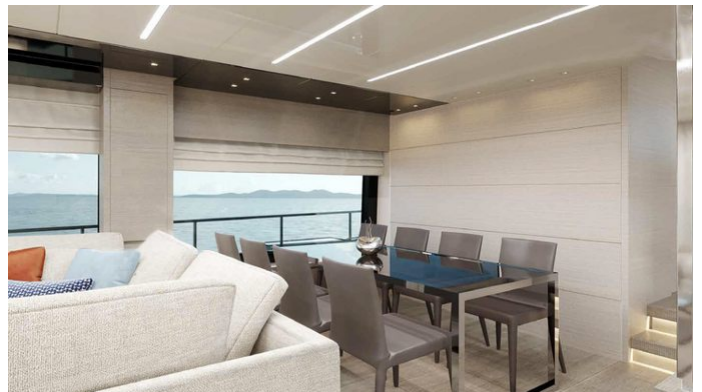

MORE PHOTOS, VIDEO OR INTERACTIVE DECK PLANS:

[CLICK HERE](#)

This document is not contractual. The yacht charters and their particulars displayed in the results above are displayed in good faith and whilst believed to be correct are not guaranteed. YachtCharterFleet.com does not warrant or assume any legal liability or responsibility for the accuracy, completeness, or usefulness of any information and/or images displayed. All information is subject to change without notice and is without warranty. Your preferred charter broker should provide you with yacht specifications, brochure and rates for your chosen dates during your charter yacht selection process. Starting prices are shown in a range of currencies for a one-week charter, unless otherwise indicated.