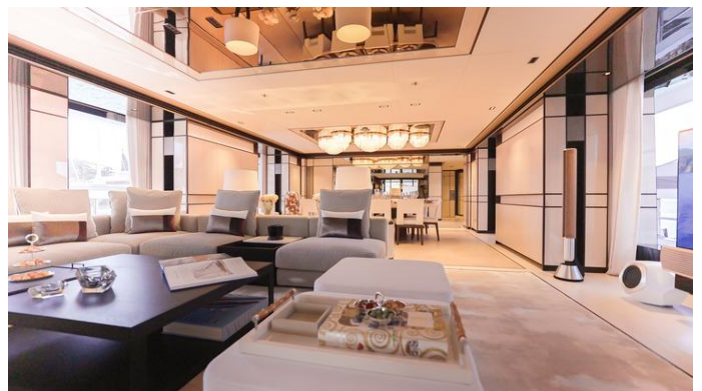

FOR MORE INFORMATION:

[CLICK HERE](#) 

or SCAN QR CODE

MORE PHOTOS, VIDEO OR INTERACTIVE DECK PLANS:

[CLICK HERE](#)

RELIANCE YACHT CHARTER

Superyacht RELIANCE was built in 2023 by Heesen. She is a 55m / 180'5 55m Steel motor yacht with exterior design by Omega Architects and interior styling by LUCA DINI Design & Architecture . Reliance offers accommodation for up to 12 guests in 6 cabins with additional room for her crew of 13. She features a variety of amenities to ensure comfortable charter vacations, including, At Anchor Stabilizers, Beach Club, Sun Deck, Sunpads, Bow Thruster, Crane, Exterior Bar, Foredeck Seating & Table, Swimming Platform, Air Conditioning, Deck Jacuzzi & Stabilisers underway. She also carries an impressive collection of toys as listed below.

RELIANCE AMENITIES & TOYS

	Exterior Bar		Stabilizers Underway		Sun Deck
	Bow Thruster		Crane		Owner Study
	Starlink		Foredeck Seating With Table		Wi-Fi
	Swimming Platform		At-Anchor Stabilizers		Sunpads
	Deck Jacuzzi		Sauna		Gym
	Beach Club		Steam Room		Air Conditioning
	BBQ				