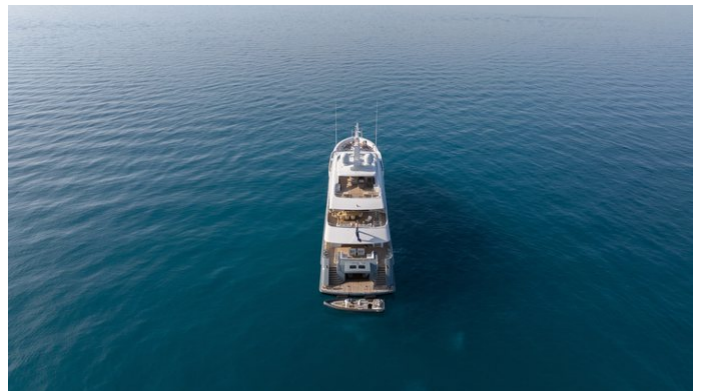

RELIANCE

Yacht Charter Details for 'Reliance', the 55m Superyacht built by Heesen

SPECIFICATIONS

LENGTH
55m / 180'5

BEAM DRAFT
9.6m / 31'6 3.17m / 10'5

YEAR REFIT
2023

CRUISING SPEED
13 Knots

ACCOMMODATION

FOR MORE INFORMATION:

[CLICK HERE](#) 

or SCAN QR CODE

MORE PHOTOS, VIDEO OR INTERACTIVE DECK PLANS:

[CLICK HERE](#)

RELIANCE YACHT CHARTER

Superyacht RELIANCE was built in 2023 by Heesen. She is a 55m / 180'5 55m Steel motor yacht with exterior design by Omega Architects and interior styling by LUCA DINI Design & Architecture . Reliance offers accommodation for up to 12 guests in 6 cabins with additional room for her crew of 13. She features a variety of amenities to ensure comfortable charter vacations, including, At Anchor Stabilizers, Beach Club, Sun Deck, Sunpads, Bow Thruster, Crane, Exterior Bar, Foredeck Seating & Table, Swimming Platform, Air Conditioning, Deck Jacuzzi & Stabilisers underway. She also carries an impressive collection of toys as listed below.

RELIANCE AMENITIES & TOYS

	Exterior Bar		Stabilizers Underway		Sun Deck
	Bow Thruster		Crane		Owner Study
	Starlink		Foredeck Seating With Table		Wi-Fi
	Swimming Platform		At-Anchor Stabilizers		Sunpads
	Deck Jacuzzi		Sauna		Gym
	Beach Club		Steam Room		Air Conditioning
	BBQ				