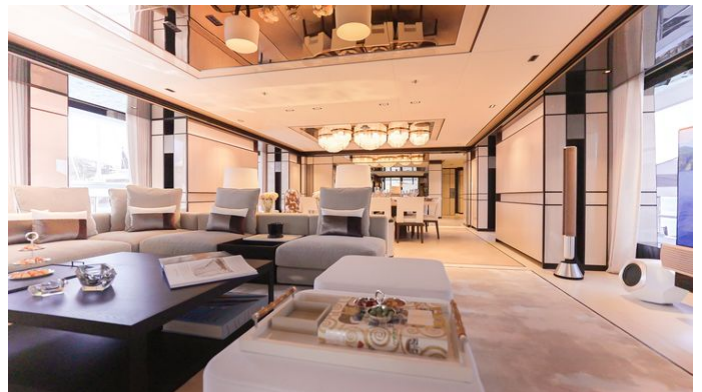

MORE PHOTOS, VIDEO OR INTERACTIVE DECK PLANS: