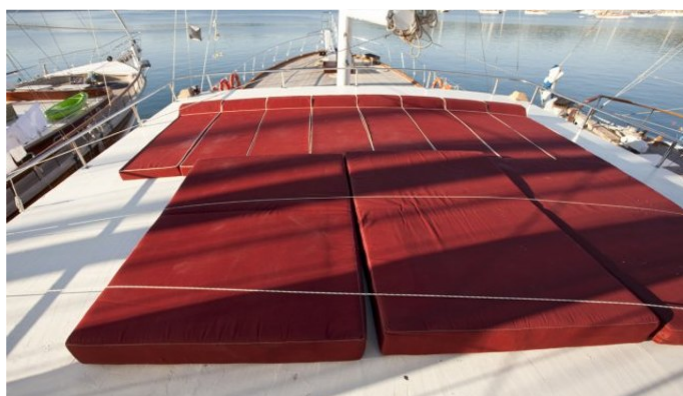

[The World's Leading
Luxury Yacht Charter Guide](#)

- 2 Twin

CHARTER RATES

SUMMER

from
€17,500 / week + expenses

WINTER

from
€17,500 / week + expenses

Details correct as of 18 Jun, 2024

- ☐
- or SCAN QR CODE

CLICK HERE

- FOR MORE INFORMATION:

This document is not contractual. The yacht charters and their particulars displayed in the results above are displayed in good faith and whilst believed to be correct are not guaranteed. YachtCharterFleet.com does not warrant or assume any legal liability or responsibility for the accuracy, completeness, or usefulness of any information and/or images displayed. All information is subject to change without notice and is without warranty. Your preferred charter broker should provide you with yacht specifications, brochure and rates for your chosen dates during your charter yacht selection process. Starting