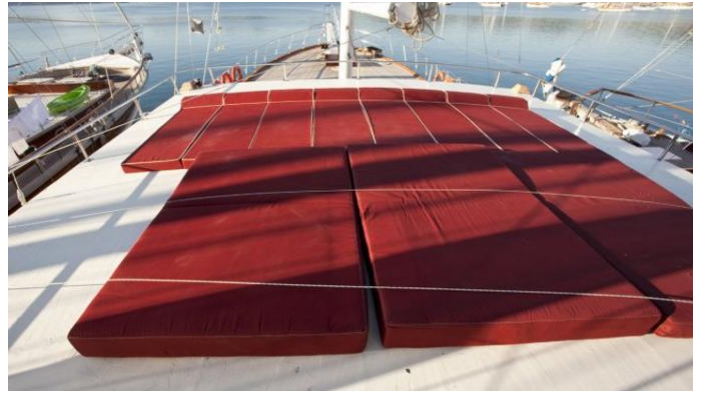

ATHEN.A

Yacht Charter Details for 'Athen.A', the 32m Superyacht built by Custom

SPECIFICATIONS

LENGTH
32m / 105'

BEAM DRAFT
8.5m / 27'11 0m / 0'

YEAR REFIT
2013

CRUISING SPEED
8 Knots

ACCOMMODATION

[CLICK HERE](#) 

or SCAN QR CODE

MORE PHOTOS, VIDEO OR INTERACTIVE DECK PLANS:

[CLICK HERE](#)

ATHEN.A YACHT CHARTER

Superyacht ATHEN.A was built in 2013 by Custom. She is a 32m / 105' sail yacht with exterior design by . Athen.A offers accommodation for up to 16 guests in 8 cabins with additional room for her crew of 4. She features a variety of amenities to ensure comfortable charter vacations. She also carries an impressive collection of toys as listed below.

ATHEN.A AMENITIES & TOYS

Wi-Fi

For a full up-to-date list of leisure facilities or amenities onboard Sail Yacht Athen.A please contact your Yacht Charter Broker prior to booking your vacation. If there is a particular water toy that you would like, but it is not listed, then it may be possible to rent this equipment for you.