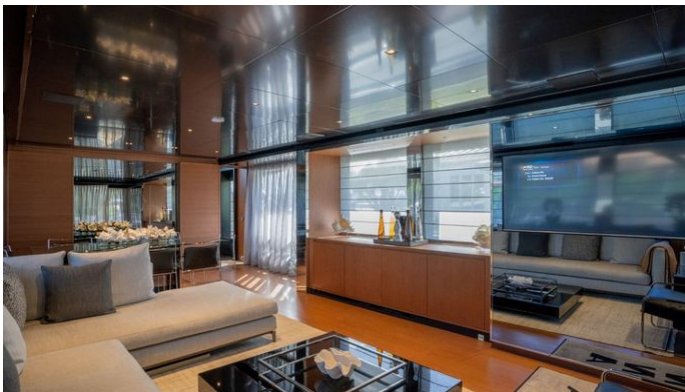

[CLICK HERE](#) 

or SCAN QR CODE

MORE PHOTOS, VIDEO OR INTERACTIVE DECK PLANS:

[CLICK HERE](#)

BEYOND BEYOND YACHT CHARTER

Superyacht BEYOND BEYOND was built in 2019 by Riva. She is a 28.5m / 93'6 90' Argo motor yacht with exterior design by Officina Italiana Design and interior styling by Officina Italiana Design . Beyond Beyond offers accommodation for up to 8 guests in 4 cabins with additional room for her crew of 4. She features a variety of amenities to ensure comfortable charter vacations, including, Air Conditioning, Stabilisers underway, Stabilizers at Anchor, WiFi connection on board, Exterior Bar, Foredeck Seating, Sun Deck & Sunpads. She also carries an impressive collection of toys as listed below.