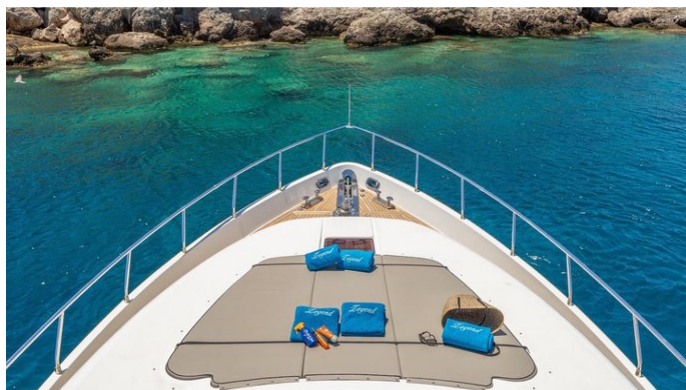

[The World's Leading
Luxury Yacht Charter Guide](#)

- 1 VIP
- 1 Double
- 1 Twin
- 1 Pullman

CHARTER RATES

SUMMER

from
€23,000 / week + expenses

WINTER

from
€23,000 / week + expenses

Details correct as of 10 Jun, 2023

- or SCAN QR CODE

CLICK HERE

- FOR MORE INFORMATION:

This document is not contractual. The yacht charters and their particulars displayed in the results above are displayed in good faith and whilst believed to be correct are not guaranteed. YachtCharterFleet.com does not warrant or assume any legal liability or responsibility for the accuracy, completeness, or usefulness of any information and/or images displayed. All information is subject to change without notice and is without warranty. Your preferred charter broker should provide you with yacht specifications, brochure and rates for your chosen dates during your charter yacht selection process. Starting