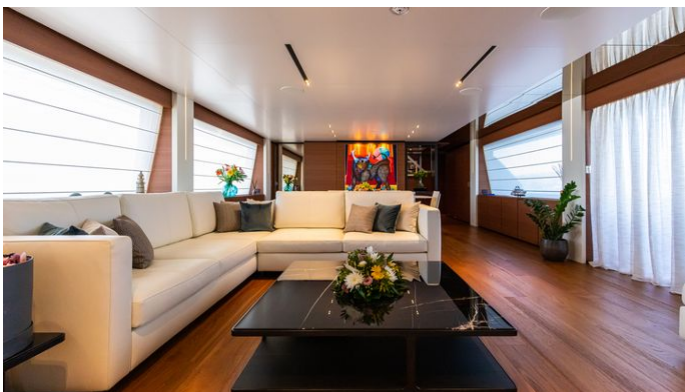

SOUTH

Yacht Charter Details for 'South', the 33m Superyacht built by Custom Line

SPECIFICATIONS

LENGTH
33m / 108'3

BEAM DRAFT
7.68m / 25'2 2.18m / 7'2

YEAR REFIT
2020

CRUISING SPEED
12 Knots

ACCOMMODATION

[CLICK HERE](#)

or SCAN QR CODE

MORE PHOTOS, VIDEO OR INTERACTIVE DECK PLANS:

[CLICK HERE](#)

SOUTH YACHT CHARTER

Superyacht SOUTH was built in 2020 by Custom Line. She is a 33m / 108'3 Navetta 33 motor yacht with exterior design by Zuccon and interior styling by Ferretti Design . South offers accommodation for up to 11 guests in 5 cabins with additional room for her crew of 6. She features a variety of amenities to ensure comfortable charter vacations, including, Sunpads, Air Conditioning, Deck Jacuzzi, Gym/exercise equipment, Stabilisers underway, Stabilizers at Anchor & WiFi connection on board. She also carries an impressive collection of toys as listed below.

SOUTH AMENITIES & TOYS

	Jacuzzi		Stabilizers Underway		Wi-Fi
	At-Anchor Stabilizers		Sunpads		Deck Jacuzzi
	Gym		Air Conditioning		Satellite TV

For a full up-to-date list of leisure facilities or amenities onboard Motor Yacht South please contact your Yacht Charter Broker prior to booking your vacation. If there is a particular water toy that you would like, but it is not listed, then it may be possible to rent this equipment for you.