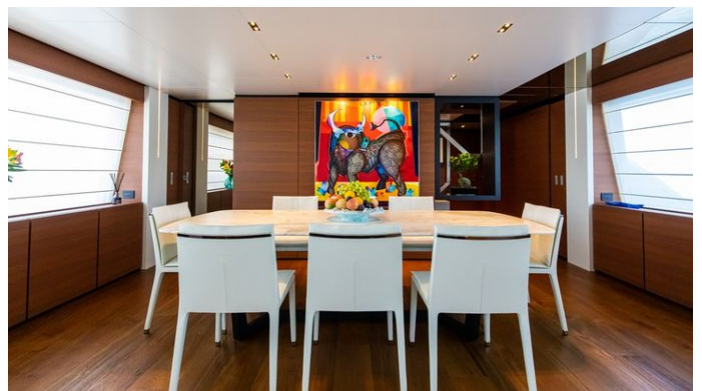

SOUTH

Yacht Charter Details for 'South', the 33m Superyacht built by Custom Line

SPECIFICATIONS

LENGTH
33m / 108'3

BEAM DRAFT
7.68m / 25'2 2.18m / 7'2

YEAR REFIT
2020

CRUISING SPEED
12 Knots

ACCOMMODATION

[CLICK HERE](#)

or SCAN QR CODE

MORE PHOTOS, VIDEO OR INTERACTIVE DECK PLANS:

[CLICK HERE](#)

SOUTH YACHT CHARTER

Superyacht SOUTH was built in 2020 by Custom Line. She is a 33m / 108'3 Navetta 33 motor yacht with exterior design by Zuccon and interior styling by Ferretti Design . South offers accommodation for up to 11 guests in 5 cabins with additional room for her crew of 6. She features a variety of amenities to ensure comfortable charter vacations, including, Sunpads, Air Conditioning, Deck Jacuzzi, Gym/exercise equipment, Stabilisers underway, Stabilizers at Anchor & WiFi connection on board. She also carries an impressive collection of toys as listed below.

SOUTH AMENITIES & TOYS

	Jacuzzi		Stabilizers Underway		Wi-Fi
	At-Anchor Stabilizers		Sunpads		Deck Jacuzzi
	Gym		Air Conditioning		Satellite TV

For a full up-to-date list of leisure facilities or amenities onboard Motor Yacht South please contact your Yacht Charter Broker prior to booking your vacation. If there is a particular water toy that you would like, but it is not listed, then it may be possible to rent this equipment for you.