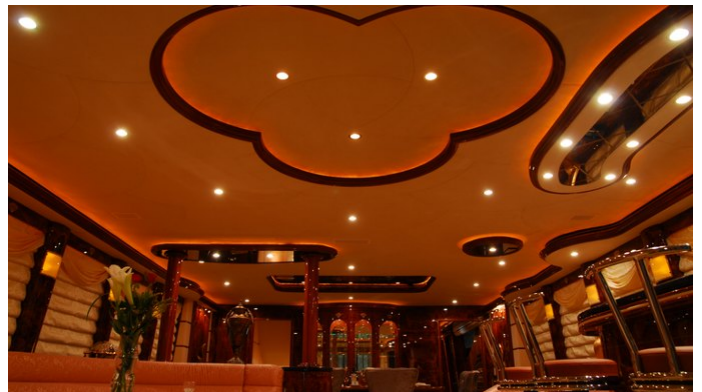

MORE PHOTOS, VIDEO OR INTERACTIVE DECK PLANS:

[CLICK HERE](#)

This document is not contractual. The yacht charters and their particulars displayed in the results above are displayed in good faith and whilst believed to be correct are not guaranteed. YachtCharterFleet.com does not warrant or assume any legal liability or responsibility for the accuracy, completeness, or usefulness of any information and/or images displayed. All information is subject to change without notice and is without warranty. Your preferred charter broker should provide you with yacht specifications, brochure and rates for your chosen dates during your charter yacht selection process. Starting prices are shown in a range of currencies for a one-week charter, unless otherwise indicated.