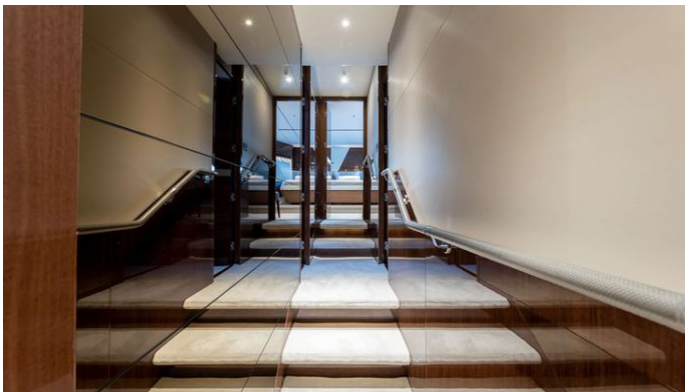

MORE PHOTOS, VIDEO OR INTERACTIVE DECK PLANS:

[CLICK HERE](#)