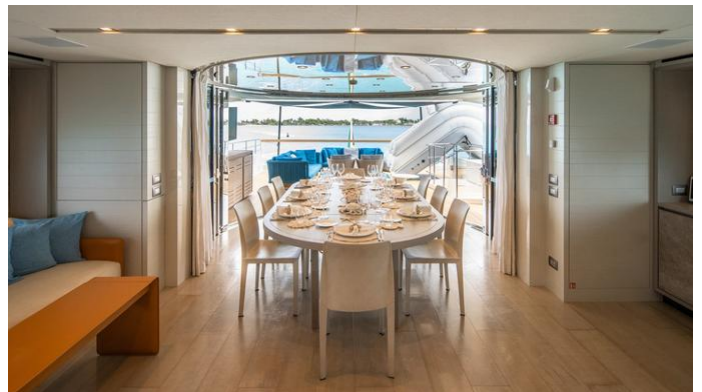

MORE PHOTOS, VIDEO OR INTERACTIVE DECK PLANS: