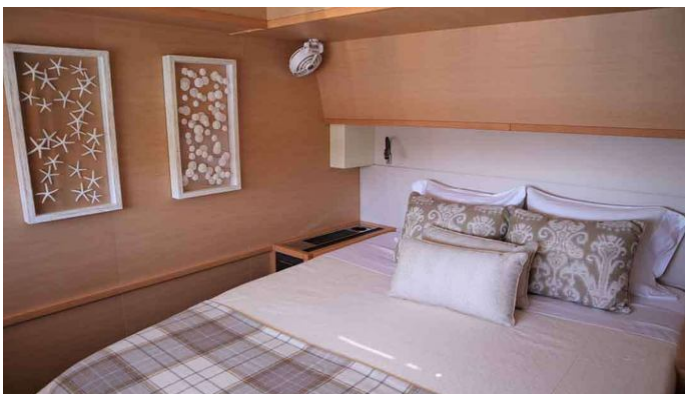

ASCENSION

Yacht Charter Details for 'Ascension', the 18.9m Superyacht built by Lagoon

SPECIFICATIONS

LENGTH
18.9m / 62'

BEAM DRAFT
9.7m / 31'10 1.72m / 5'8

YEAR REFIT
2018

CRUISING SPEED
0 Knots

ACCOMMODATION

GUESTS CABINS CREW
8 **4** **3**

CABIN CONFIGURATION

CHARTER RATES

SUMMER
from
\$30,000 / week + expenses

WINTER
from
\$30,000 / week + expenses

Details correct as of 7 Aug, 2024

FOR MORE INFORMATION:

[CLICK HERE](#) 

or SCAN QR CODE

MORE PHOTOS, VIDEO OR INTERACTIVE DECK PLANS:

[CLICK HERE](#)

ASCENSION YACHT CHARTER

Superyacht ASCENSION was built in 2018 by Lagoon. She is a 18.9m / 62' motor/sailer yacht with exterior design by . Ascension offers accommodation for up to 8 guests in 4 cabins with additional room for her crew of 3. She features a variety of amenities to ensure comfortable charter vacations, including, Air Conditioning, BBQ, Outdoor Shower & WiFi connection on board. She also carries an impressive collection of toys as listed below.

ASCENSION AMENITIES & TOYS

Wi-Fi

Outdoor Shower

Air Conditioning

BBQ

For a full up-to-date list of leisure facilities or amenities onboard Motor/Sailer Yacht Ascension please contact your Yacht Charter Broker prior to booking your vacation. If there is a particular water toy that you would like, but it is not listed, then it may be possible to rent this equipment for you.