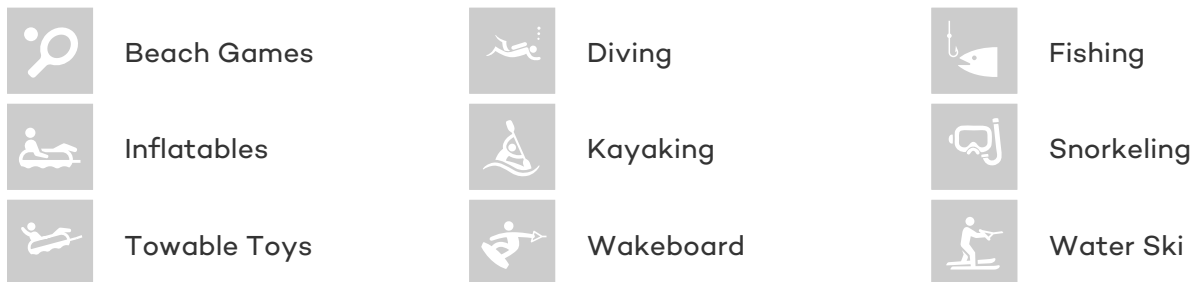

NAMASTE YACHT CHARTER

Superyacht NAMASTE was built in 2017 by Privilege Yard. She is a 23.77m / 78ft sail yacht with exterior design by and interior styling by Franck Darnet Design. NAMASTE offers accommodation for up to 6 guests in 3 cabins with additional room for her crew of 4. She features a variety of amenities to ensure comfortable charter vacations, including Air Conditioning, Deck Jacuzzi, WiFi connection on board, Hammam, Outdoor Shower and Sunpads. She also carries an impressive collection of toys as listed below.

NAMASTE AMENITIES & TOYS

For a full up-to-date list of leisure facilities or amenities onboard Sail Yacht Namaste please contact your Yacht Charter Broker prior to booking your vacation. If there is a particular water toy that you would like, but it is not listed, then it may be possible to rent this equipment for you.

MORE TENDERS, TOYS & YACHT AMMENITIES INFO:

[CLICK HERE](#)

CHARTER NAMASTE

If you are interested in chartering NAMASTE please contact your yacht charter broker for more information about booking a luxury charter vacation on board this Privilege Yard superyacht .