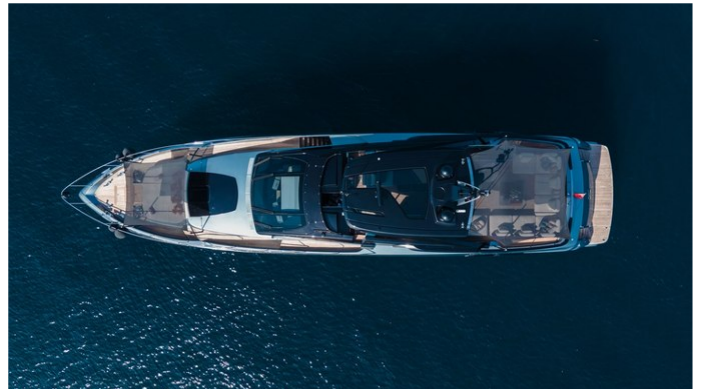

MORE PHOTOS, VIDEO OR INTERACTIVE DECK PLANS:

[CLICK HERE](#)

This document is not contractual. The yacht charters and their particulars displayed in the results above are displayed in good faith and whilst believed to be correct are not guaranteed. YachtCharterFleet.com does not warrant or assume any legal liability or responsibility for the accuracy, completeness, or usefulness of any information and/or images displayed. All information is subject to change without notice and is without warranty. Your preferred charter broker should provide you with yacht specifications, brochure and rates for your chosen dates during your charter yacht selection process. Starting prices are shown in a range of currencies for a one-week charter, unless otherwise indicated.