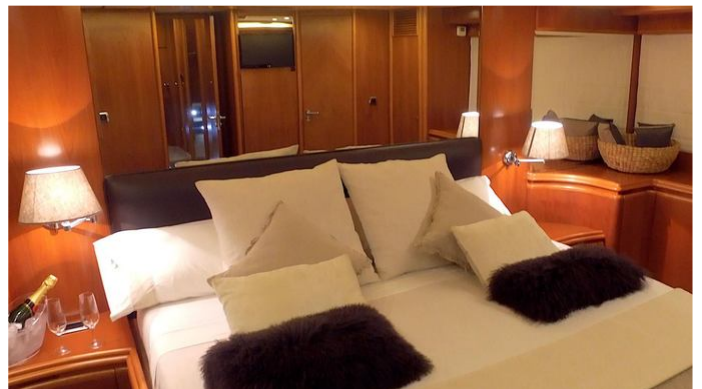

KITTY KAT

Yacht Charter Details for 'Kitty Kat', the 22m Superyacht built by Astondoa

SPECIFICATIONS

LENGTH
22m / 72'2

BEAM DRAFT
5.5m / 18'1 1.5m / 4'11

YEAR REFIT
2000 2018

CRUISING SPEED
16 Knots

ACCOMMODATION

GUESTS	CABINS	CREW
8	4	3

CABIN CONFIGURATION
1 Master 1 VIP
2 Twin

CHARTER RATES

SUMMER
from
€26,000 / week + expenses

WINTER
from
€26,000 / week + expenses

Details correct as of 17 May, 2022

FOR MORE INFORMATION:

[CLICK HERE](#) 

or SCAN QR CODE

MORE PHOTOS, VIDEO OR INTERACTIVE DECK PLANS:

[CLICK HERE](#)

KITTY KAT YACHT CHARTER

Superyacht KITTY KAT was built in 2000 by Astondoa. She is a 22m / 72'2 72 Flybridge motor yacht with exterior design by . Kitty Kat offers accommodation for up to 8 guests in 4 cabins with additional room for her crew of . She features a variety of amenities to ensure comfortable charter vacations, including Sunpads. She also carries an impressive collection of toys as listed below.

KITTY KAT AMENITIES & TOYS

Sunpads

For a full up-to-date list of leisure facilities or amenities onboard Motor Yacht Kitty Kat please contact your Yacht Charter Broker prior to booking your vacation. If there is a particular water toy that you would like, but it is not listed, then it may be possible to rent this equipment for you.