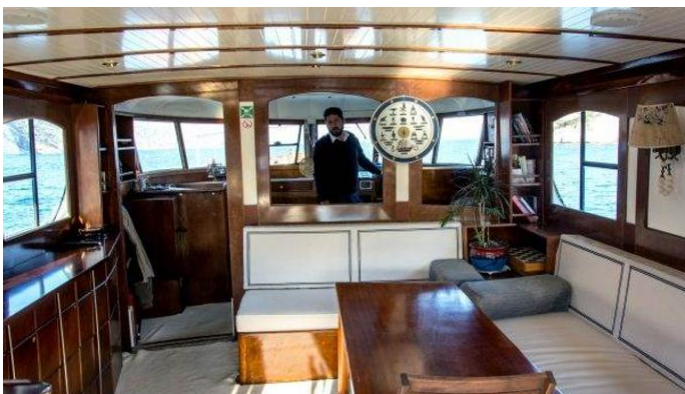

MORE PHOTOS, VIDEO OR INTERACTIVE DECK PLANS: