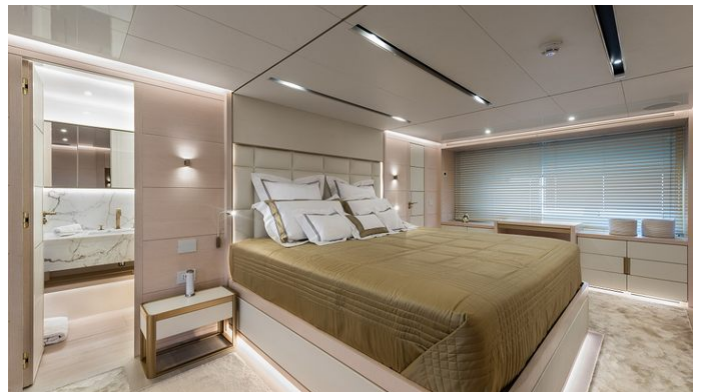

CRUISING SPEED
22 Knots

ACCOMMODATION

GUESTS CABINS CREW
9 **4** **4**

CABIN CONFIGURATION
1 Master 1 VIP
1 Double 1 Twin
1 Pullman

CHARTER RATES

SUMMER
from
€65,000 / week + expenses

WINTER
from
€65,000 / week + expenses

Details correct as of 5 Aug, 2024

FOR MORE INFORMATION:

[CLICK HERE](#) 

or SCAN QR CODE

MORE PHOTOS, VIDEO OR INTERACTIVE DECK PLANS:

[CLICK HERE](#)

KIMOJO YACHT CHARTER

Superyacht KIMOJO was built in 2019 by Maiora. She is a 30.46m / 99'11 Maiora 30 Walkaround motor yacht with exterior design by Maiora and interior styling by Fossati Design Bureau . Kimojo offers accommodation for up to 9 guests in 4 cabins with additional room for her crew of 4. She features a variety of amenities to ensure comfortable charter vacations, including, Sun Deck, Sunpads, Stabilisers underway, Swimming Platform, Air Conditioning, Deck Jacuzzi, Stabilizers at Anchor & WiFi connection on board. She also carries an impressive collection of toys as listed below.