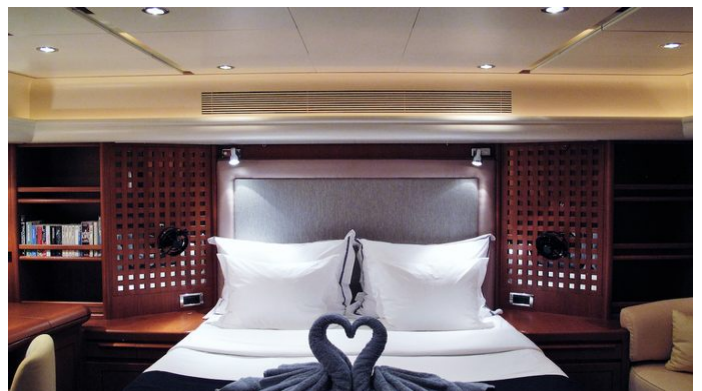

GUESTS	CABINS	CREW
6	3	2

CABIN CONFIGURATION
1 Master 2 Twin

NOT FOR CHARTER

This yacht is not available for charter

FOR MORE INFORMATION:

[CLICK HERE](#) 

or SCAN QR CODE

MORE PHOTOS, VIDEO OR INTERACTIVE DECK PLANS: