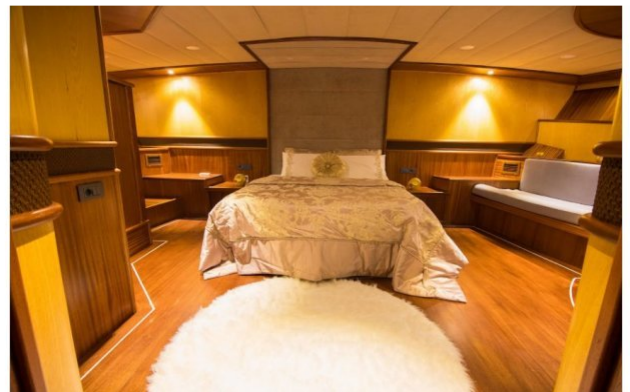

ACCOMMODATION

GUESTS	CABINS	CREW
20	10	7

CABIN CONFIGURATION

2 Master	4 Double
2 Triple	2 Twin

CHARTER RATES

SUMMER
from
€28,000 / week + expenses

Details correct as of 25 Oct, 2020

FOR MORE INFORMATION:

[CLICK HERE](#) 

or SCAN QR CODE

MORE PHOTOS, VIDEO OR INTERACTIVE DECK PLANS:

[CLICK HERE](#)

NEVRA QUEEN YACHT CHARTER

Superyacht NEVRA QUEEN was built in 2019 by Tolga Bulucu. She is a 44m / 144ft motor/sailer yacht with exterior design by . NEVRA QUEEN offers accommodation for up to 20 guests in 10 cabins with additional room for her crew of 7. She features a variety of amenities to ensure comfortable charter vacations, including . She also carries an impressive collection of toys as listed below.