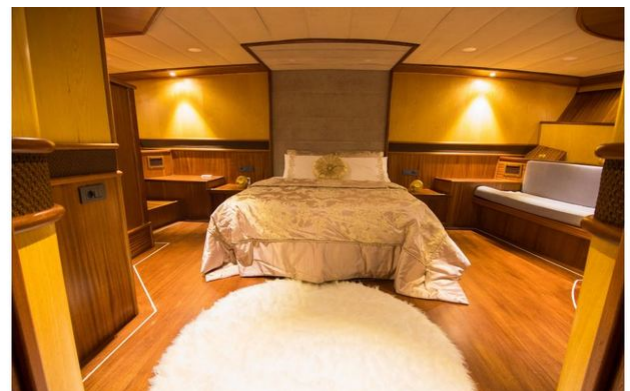

MORE PHOTOS, VIDEO OR INTERACTIVE DECK PLANS:

This document is not contractual. The yacht charters and their particulars displayed in the results above are displayed in good faith and whilst believed to be correct are not guaranteed. YachtCharterFleet.com does not warrant or assume any legal liability or responsibility for the accuracy, completeness, or usefulness of any information and/or images displayed. All information is subject to change without notice and is without warranty. Your preferred charter broker should provide you with yacht specifications, brochure and rates for your chosen dates during your charter yacht selection process. Starting prices are shown in a range of currencies for a one-week charter, unless otherwise indicated.