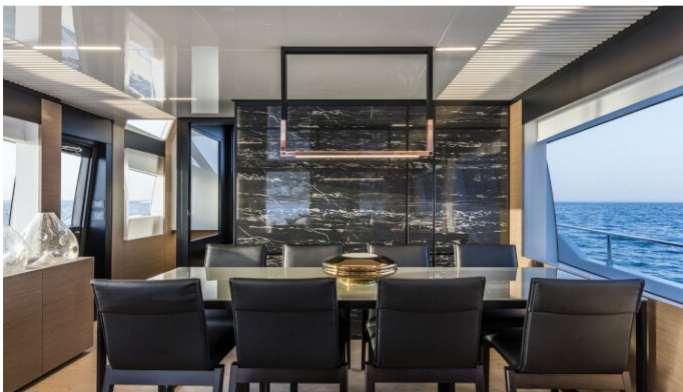

[CLICK HERE](#)

or **SCAN QR CODE**

MORE PHOTOS, VIDEO OR INTERACTIVE DECK PLANS:

[CLICK HERE](#)

EPIC YACHT CHARTER

Superyacht EPIC was built in 2018 by Ferretti Yachts. She is a 24m / 79ft Ferretti Yachts 780 motor yacht with exterior design by . EPIC offers accommodation for up to 8 guests in 4 cabins with additional room for her crew of 4. She features a variety of amenities to ensure comfortable charter vacations, including . She also carries an impressive collection of toys as listed below.