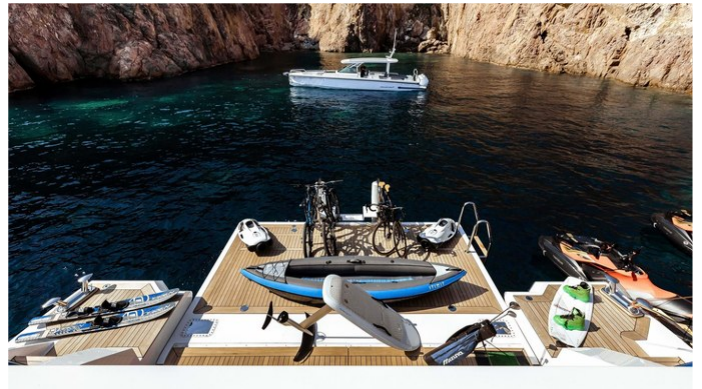

YachtCharterFleet

THE SMARTEST WAY TO SEARCH

O3

Yacht Charter Details for 'O3', the 38.1m Superyacht built by Benetti

SPECIFICATIONS

LENGTH
38.1m / 125'

BEAM DRAFT
8.45m / 27'9 2.08m / 6'10

YEAR REFIT
2020

CRUISING SPEED
17 Knots

ACCOMMODATION

GUESTS CABINS CREW
10 5 8

CABIN CONFIGURATION

NOT FOR CHARTER

This is yacht is not available for charter

FOR MORE INFORMATION:

[CLICK HERE](#)

or SCAN QR CODE

MORE PHOTOS, VIDEO OR INTERACTIVE DECK PLANS:

 [CLICK HERE](#)

O3 AMENITIES & TOYS

Exterior Bar

Sun Deck

Foredeck Seating With
Table

Outdoor Shower

Wi-Fi

Swimming Platform

Sunpads

Deck Jacuzzi

Beach Club

Air Conditioning