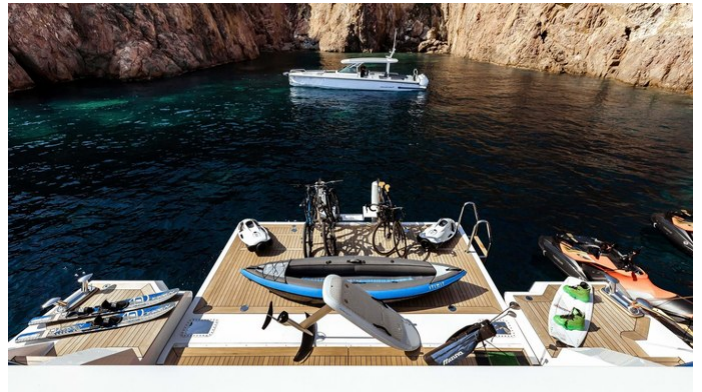

YachtCharterFleet

THE SMARTEST WAY TO SEARCH

CALYPSO

Yacht Charter Details for 'Calypso', the 38.1m Superyacht built by Benetti

SPECIFICATIONS

LENGTH
38.1m / 125'

BEAM DRAFT
8.45m / 27'9 2.08m / 6'10

YEAR REFIT
2020

CRUISING SPEED
17 Knots

ACCOMMODATION

GUESTS	CABINS	CREW
10	5	8

CABIN CONFIGURATION

NOT FOR CHARTER

This yacht is not available for charter

FOR MORE INFORMATION:

[CLICK HERE](#) 

or SCAN QR CODE

MORE PHOTOS, VIDEO OR INTERACTIVE DECK PLANS:

[CLICK HERE](#)

CALYPSO AMENITIES & TOYS

Exterior Bar

Sun Deck

Foredeck Seating With Table

Outdoor Shower

Wi-Fi

Swimming Platform

Sunpads

Deck Jacuzzi

Beach Club

Air Conditioning