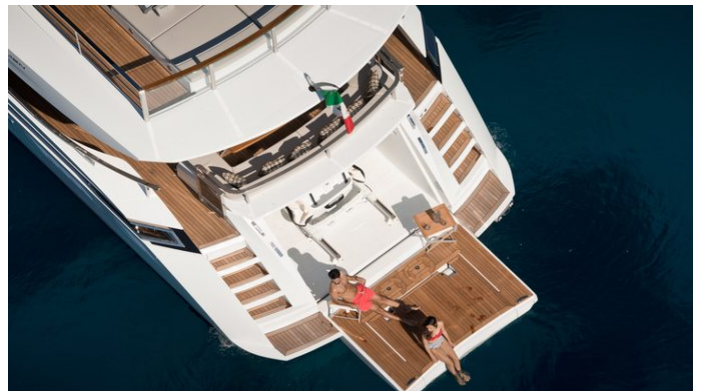

MORE PHOTOS, VIDEO OR INTERACTIVE DECK PLANS: