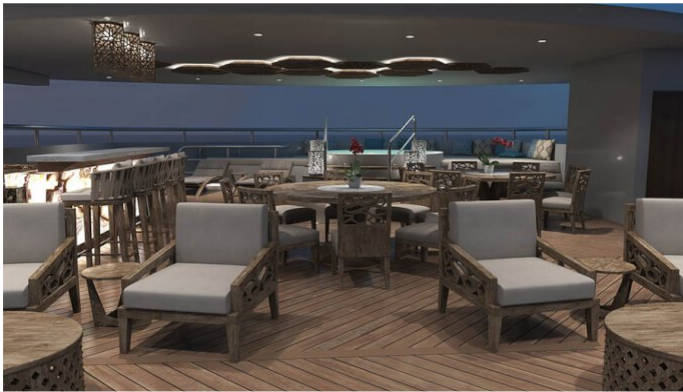

MORE PHOTOS, VIDEO OR INTERACTIVE DECK PLANS:

[CLICK HERE](#)

This document is not contractual. The yacht charters and their particulars displayed in the results above are displayed in good faith and whilst believed to be correct are not guaranteed. YachtCharterFleet.com does not warrant or assume any legal liability or responsibility for the accuracy, completeness, or usefulness of any information and/or images displayed. All information is subject to change without notice and is without warranty. Your preferred charter broker should provide you with yacht specifications, brochure and rates for your chosen dates during your charter yacht selection process. Starting prices are shown in a range of currencies for a one-week charter, unless otherwise indicated.