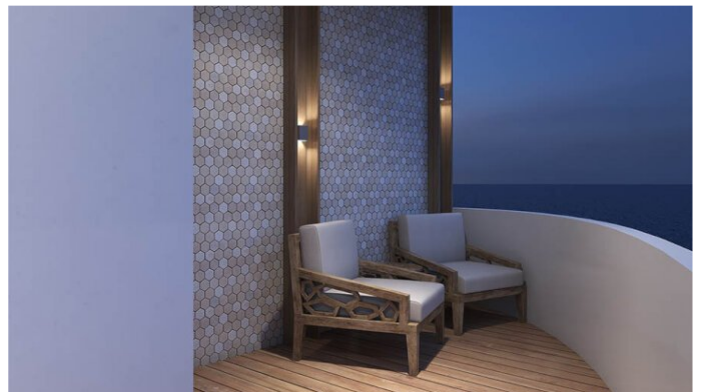

MORE PHOTOS, VIDEO OR INTERACTIVE DECK PLANS:

[CLICK HERE](#)

This document is not contractual. The yacht charters and their particulars displayed in the results above are displayed in good faith and whilst believed to be correct are not guaranteed. YachtCharterFleet.com does not warrant or assume any legal liability or responsibility for the accuracy, completeness, or usefulness of any information and/or images displayed. All information is subject to change without notice and is without warranty. Your preferred charter broker should provide you with yacht specifications, brochure and rates for your chosen dates during your charter yacht selection process. Starting prices are shown in a range of currencies for a one-week charter, unless otherwise indicated.