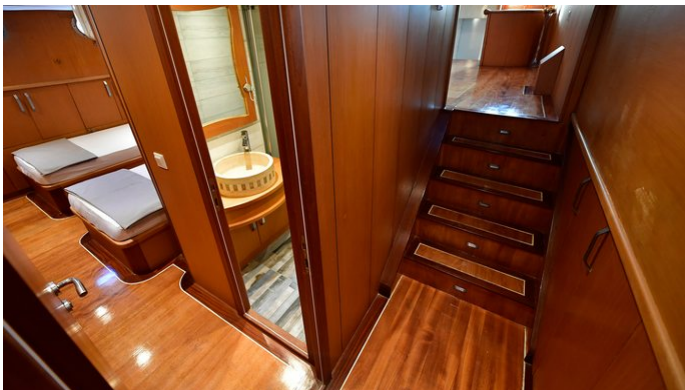

MORE PHOTOS, VIDEO OR INTERACTIVE DECK PLANS:

[CLICK HERE](#)